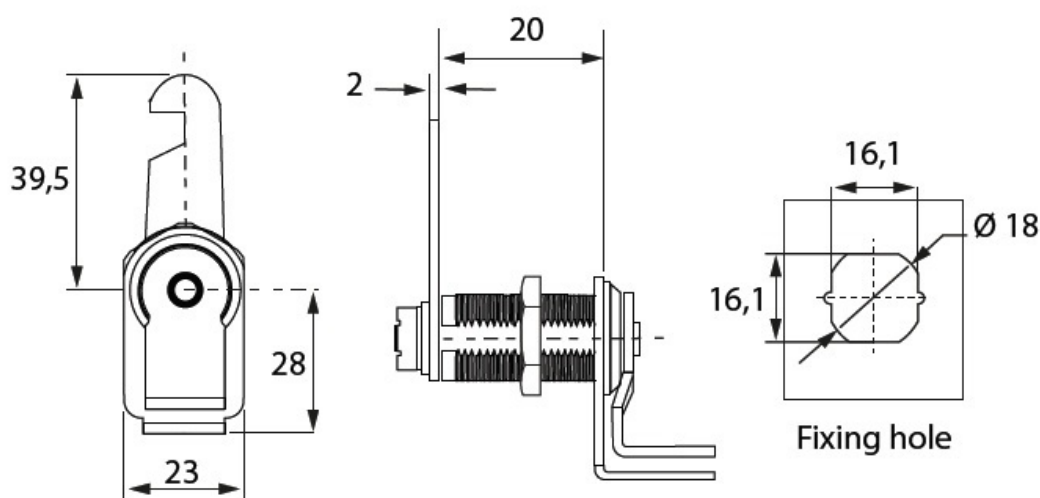

PRODUCT SHEET

Description:

Padlockable Cam Lock "Loop", 360DG, CPL, $\varnothing 18 \times 20 \text{mm}$, Hooked Cam C/E: 39,5mm, Shackle Hole: $\varnothing 8 \text{mm}$

Item number:

14.04.572-0

Units	Box	Carton	HS Code	Barcode
Pcs.	30	300	8301300000	
				5704866402972